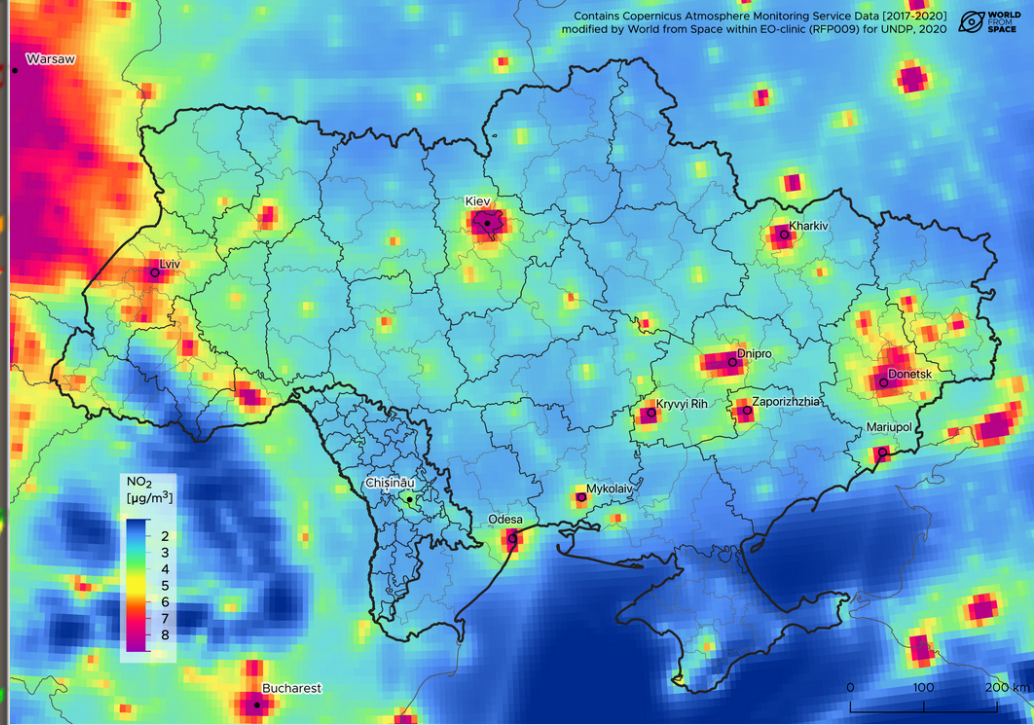

VARIABLE APPLICATIONS

Maps for variable fertilizing, seeding, PGR application. Field zoning.

WHITE-LABEL ECOSYSTEM

Web & mobile application, consulting, education materials in development

2

EO & Copernicus data analysis