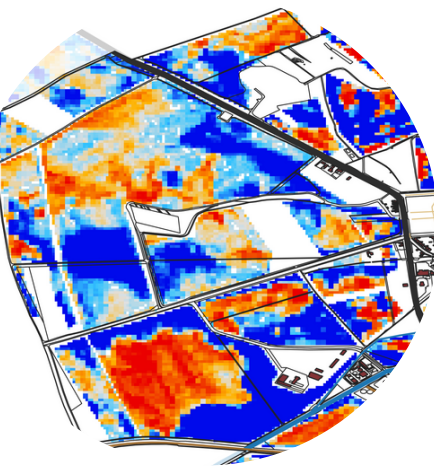

DYNACROP API

Field monitoring for agriculture apps

client's
app

READY IN API

CURRENT STATE & HISTORY

NDVI, EVI, LAI, CCC, CWC, FAPAR, MSAVI, NDRE, etc.

SOIL MOISTURE MONITORING

Weather independent
Sentinel-1 soil moisture

VARIABLE APPLICATIONS

Maps for variable fertilizing, seeding, PGR application. Field zoning.

WHITE-LABEL ECOSYSTEM

Web & mobile application, consulting, education materials in development

2

EO & Copernicus data analysis