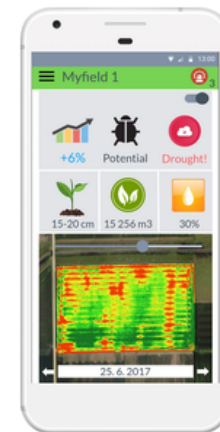

WORLD FROM SPACE

ROMAN BOHOVIC
CO-FOUNDER, CTO

EO & COPERNICUS DATA EXPERTS

**Bringing benefits based on
satellite and Copernicus data
to end users and system
integrators.**

API

WORLD FROM SPACE

#1

DynaCrop API

DYNACROP API

Field monitoring for agriculture apps

client's
app

READY IN API

CURRENT STATE & HISTORY

NDVI, EVI, LAI, CCC, CWC, FAPAR, MSAVI, NDRE, etc.

SOIL MOISTURE MONITORING

Weather independent
Sentinel-1 soil moisture

VARIABLE APPLICATIONS

Maps for variable fertilizing, seeding, PGR application. Field zoning.

WHITE-LABEL ECOSYSTEM

Web & mobile application, consulting, education materials in development

2

EO & Copernicus data analysis