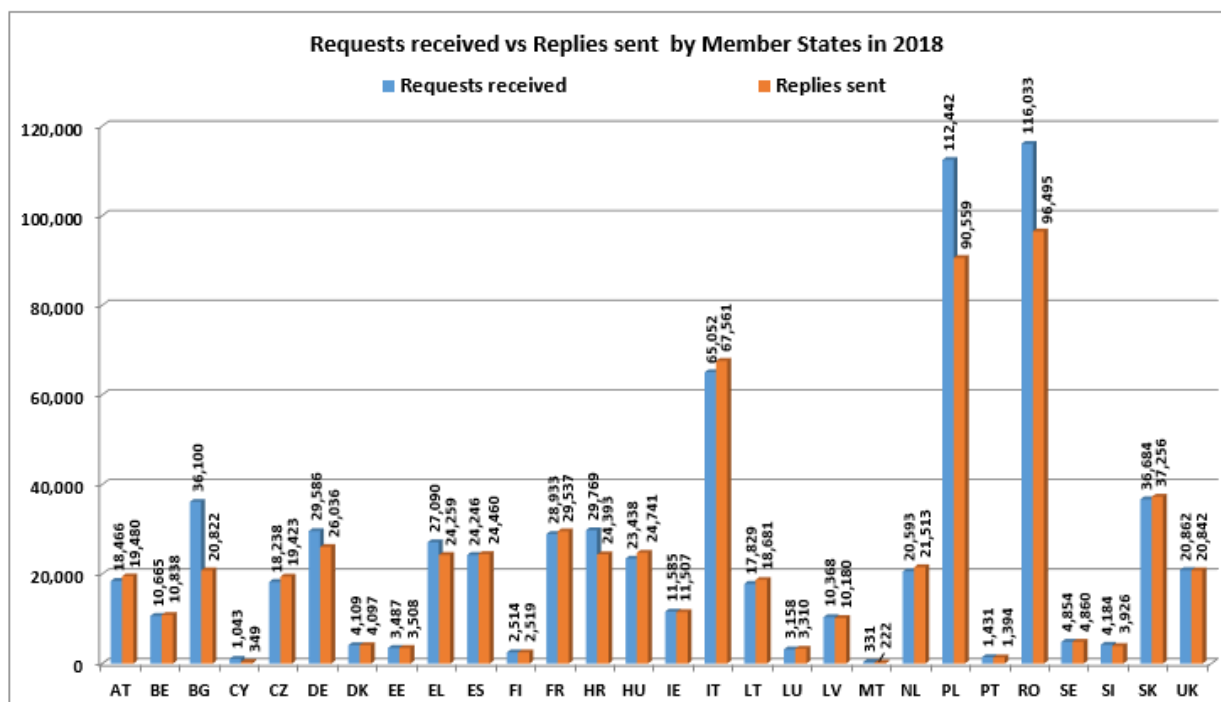

The table below presents the proportion of sent notifications on new convictions and updates during the period of 2012- 2019.

	Notifications															
	2012		2013		2014		2015		2016		2017		2018		2019	
New conviction	51,089	68%	194,040	76%	278,623	76%	320,799	74%	331,878	73%	287,203	69%	284,163	57%	310,916	58%
Conviction update	24,339	32%	60,695	24%	86,954	24%	110,376	26%	121,245	27%	131,133	31%	215,249	43%	229,394	42%
	75,428		254,735		365,577		431,175		453,123		418,336		499,412		540,310	

*only 8 months of ECRIS activity in 2012

2.4. Requests for information

The graphs below compare the volume of requests for information sent by all interconnected Member States in 2017 and 2018 to the volume of received replies to these requests.

2.5. Replies to requests

The graphs below illustrate the volume of replies sent by all interconnected Member States in 2017 and 2018 in comparison with the volume of corresponding requests for information received by them.