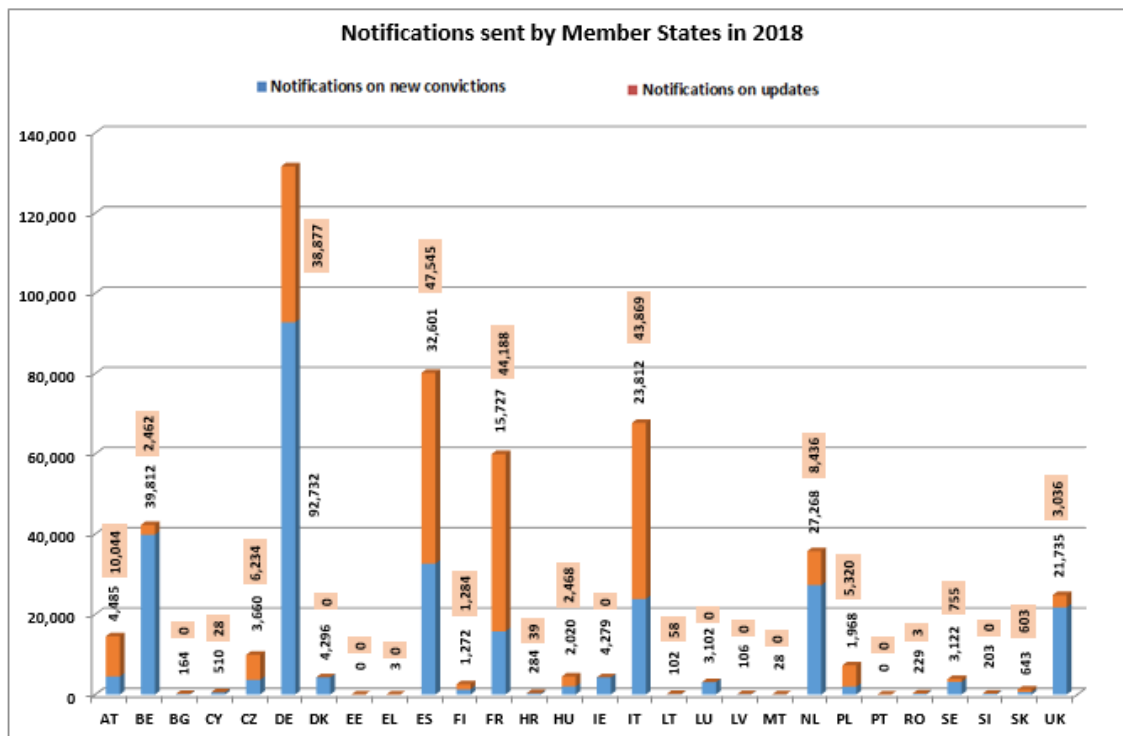

2.3. Notifications

The graphs below present the volume of notifications issued by the interconnected Member States in 2017 and 2018 sorted by new convictions and updates on previously sent notifications.