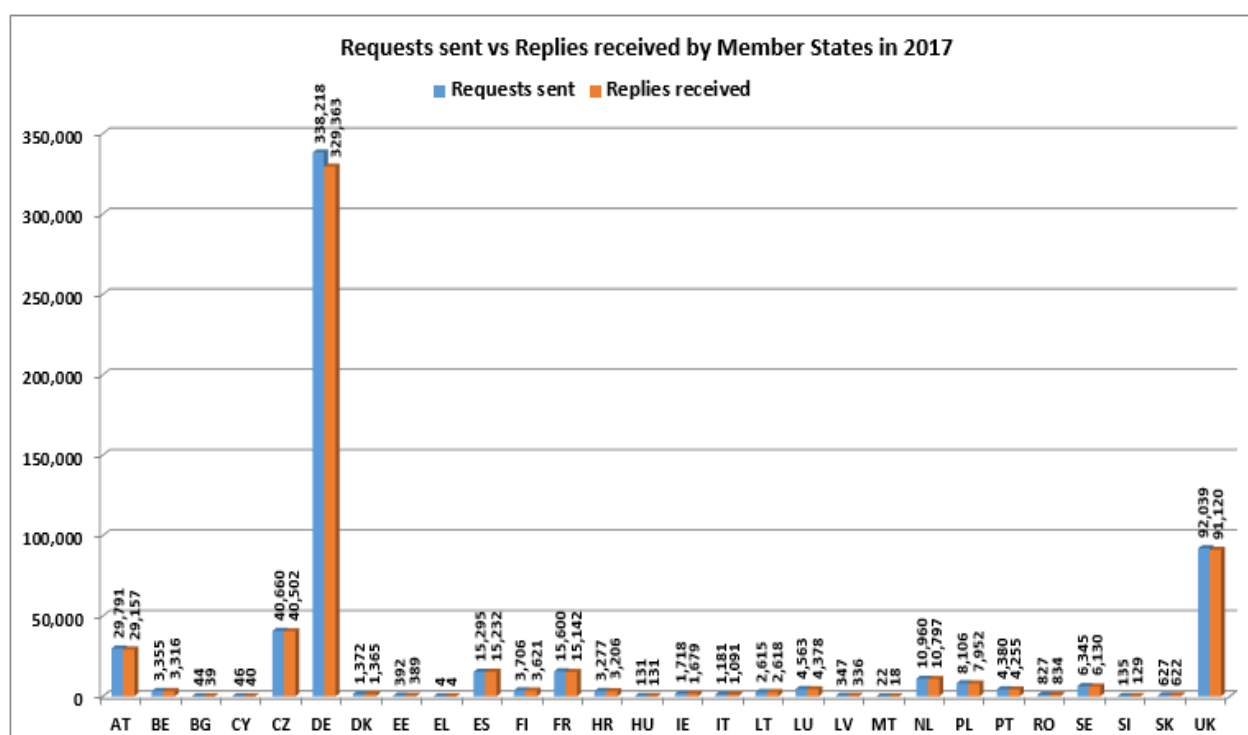

The table below presents the proportion of sent notifications on new convictions and updates during the period of 2012- 2019.

	Notifications															
	2012		2013		2014		2015		2016		2017		2018		2019	
New conviction	51,089	68%	194,040	76%	278,623	76%	320,799	74%	331,878	73%	287,203	69%	284,163	57%	310,916	58%
Conviction update	24,339	32%	60,695	24%	86,954	24%	110,376	26%	121,245	27%	131,133	31%	215,249	43%	229,394	42%
	75,428		254,735		365,577		431,175		453,123		418,336		499,412		540,310	

*only 8 months of ECRIS activity in 2012

2.4. Requests for information

The graphs below compare the volume of requests for information sent by all interconnected Member States in 2017 and 2018 to the volume of received replies to these requests.