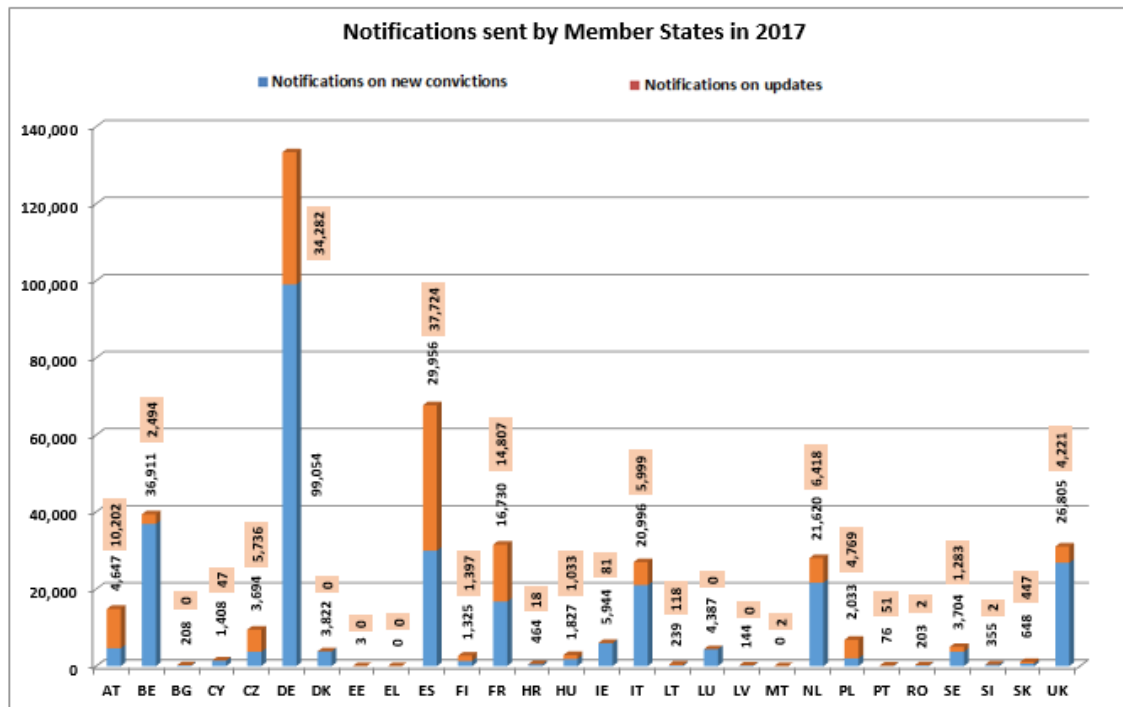

2.3. Notifications

The graphs below present the volume of notifications issued by the interconnected Member States in 2017 and 2018 sorted by new convictions and updates on previously sent notifications.