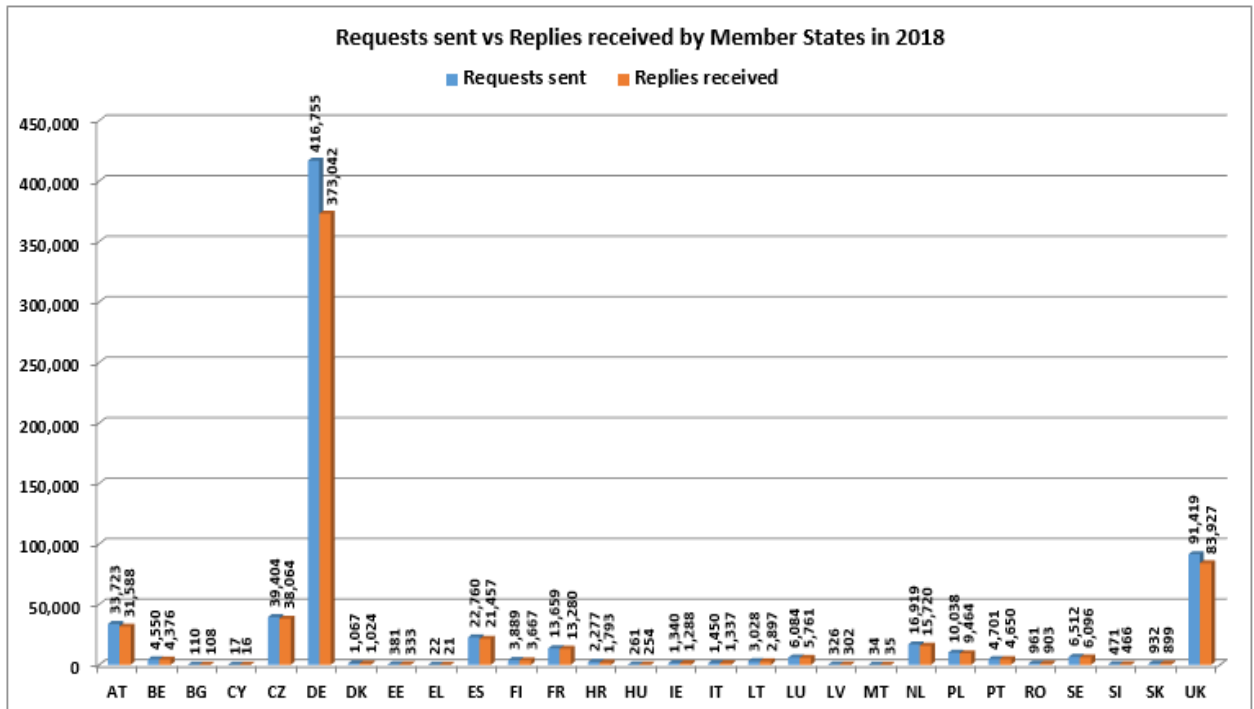

2.5. Replies to requests

The graphs below illustrate the volume of replies sent by all interconnected Member States in 2017 and 2018 in comparison with the volume of corresponding requests for information received by them.