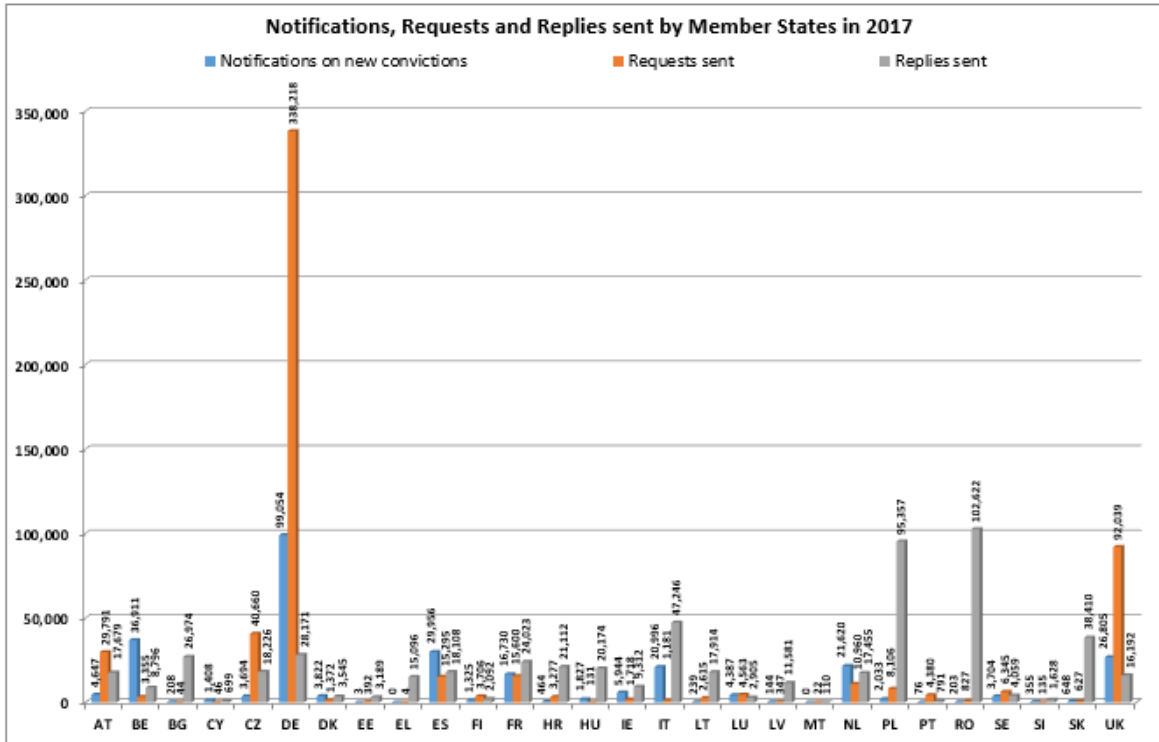

2.2. Number of notifications, requests and replies per Member State

The graphs below illustrate the volumes of notifications on new convictions sent, the requests for information sent and the replies sent for all Member States in 2017 and 2018.

EN

N

E

EN