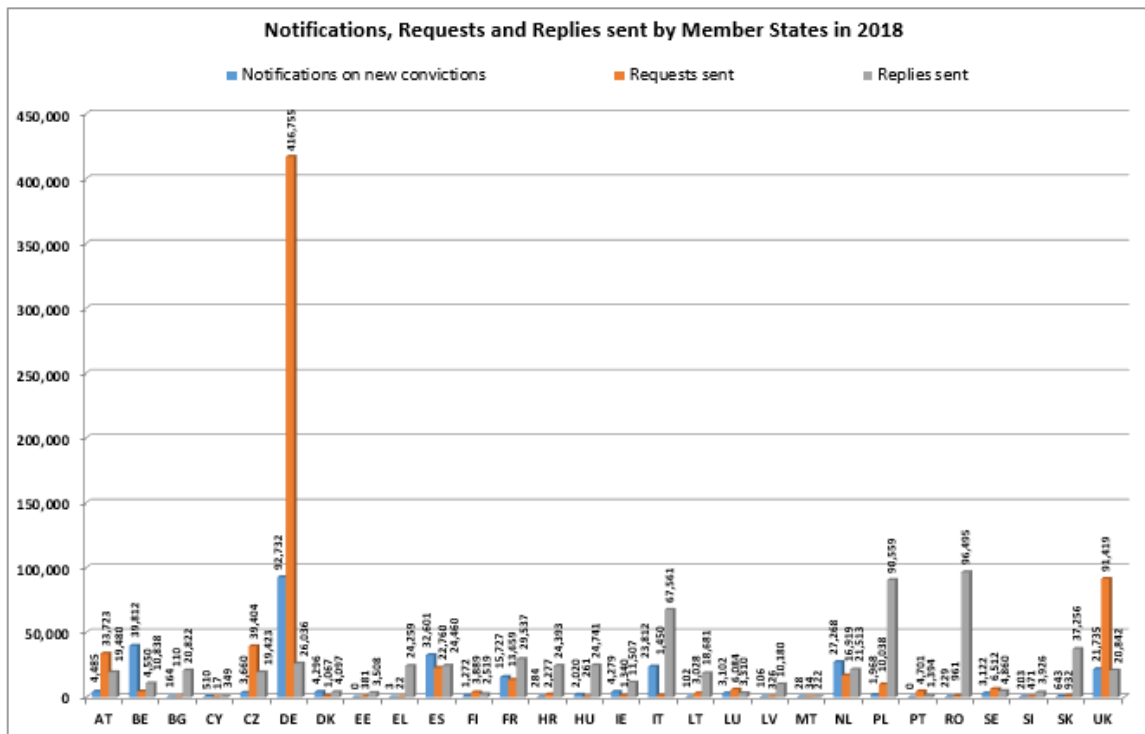

2.2. Number of notifications, requests and replies per Member State

The graphs below illustrate the volumes of notifications on new convictions sent, the requests for information sent and the replies sent for all Member States in 2017 and 2018.

EN

N

E

EN