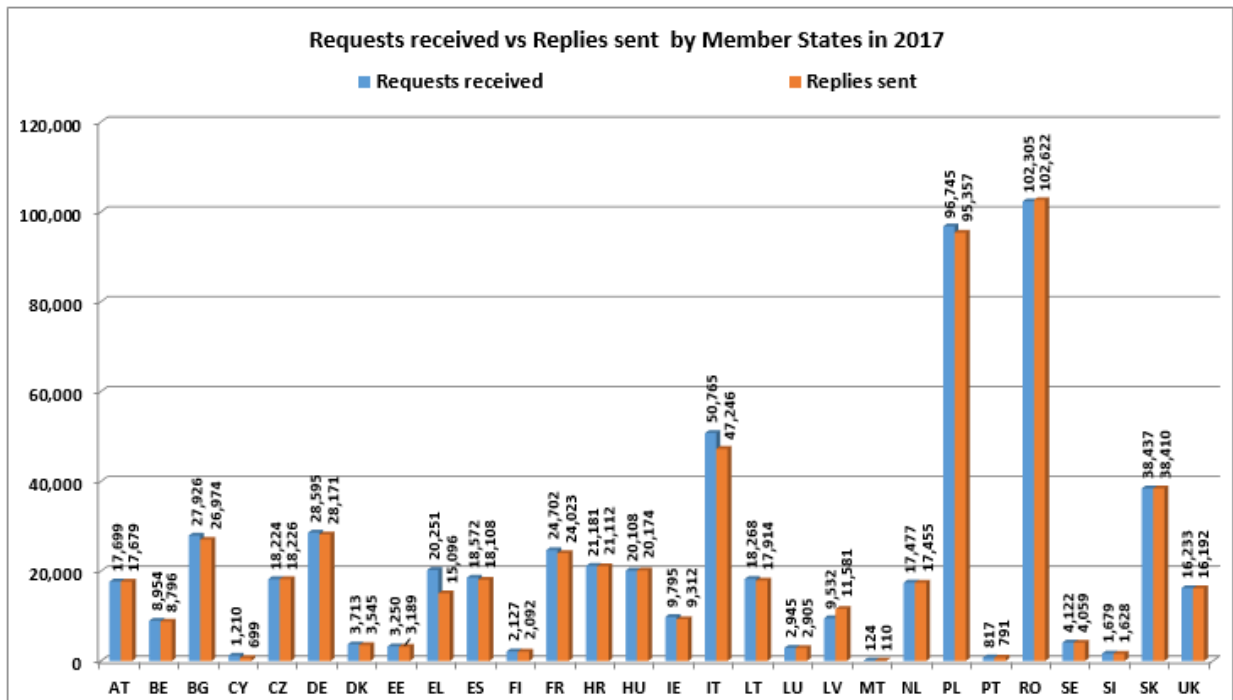

The table below presents the proportion of sent notifications on new convictions and updates during the period of 2012- 2019.

	Notifications															
	2012		2013		2014		2015		2016		2017		2018		2019	
New conviction	51,089	68%	194,040	76%	278,623	76%	320,799	74%	331,878	73%	287,203	69%	284,163	57%	310,916	58%
Conviction update	24,339	32%	60,695	24%	86,954	24%	110,376	26%	121,245	27%	131,133	31%	215,249	43%	229,394	42%
	75,428		254,735		365,577		431,175		453,123		418,336		499,412		540,310	

*only 8 months of ECRIS activity in 2012

2.4. Requests for information

The graphs below compare the volume of requests for information sent by all interconnected Member States in 2017 and 2018 to the volume of received replies to these requests.

2.5. Replies to requests

The graphs below illustrate the volume of replies sent by all interconnected Member States in 2017 and 2018 in comparison with the volume of corresponding requests for information received by them.